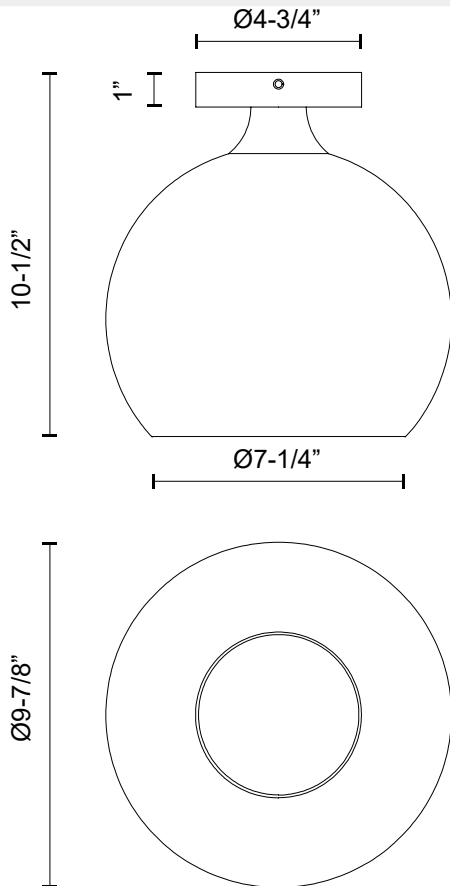

WWW.ALORAMOOD.COM