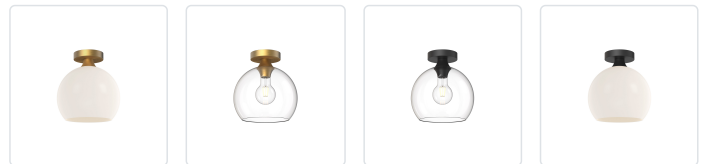

alora mood

P. 1.855.855.8926

CANADA: 19054 28TH Avenue Surrey - BC V3Z 6M3

USA: 3035 E. Lone Mountain Rd - Las Vegas, NV, 89081

CASTILLA FM506210

FIXTURE DIMENSIONS	D9-7/8" x H10-1/2"
LAMP TYPE	E26
MAX WATTAGE	60W
BULB QTY	1
BULBS INCLUDED	No
VOLTAGE	120V
GLASS DETAILS	Clear Glass or Opal Glass
MATERIAL	Glass; Steel;
LOCATION	Dry
CANOPY DIMENSIONS	D4-3/4" x H1"
BRAND	Alora Mood

[D - Diameter, L - Length, W - Width, H - Height, E - Extension]

AVAILABLE FINISHES:

FM506210AGOP Aged Gold/Opal Matte Glass
 FM506210AGCL Aged Gold/Clear Glass
 FM506210MBCL Clear Glass/Matte Black
 FM506210MBOP Matte Black/Opal Matte Glass